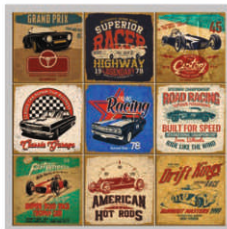

Vintage Mix A

Vintage Mix B

Motorcycle

Mix Grill

Mandala Boas Vibrações

Geo Color Terracota

Vintage Mix C

Vintage Car

Muscle Car V8

Mix Plate

Geo Color Mostarda

Geo Color Azul

Pontos Turísticos Brasil

Cupcake

Beer Black

Multi Art 15x15